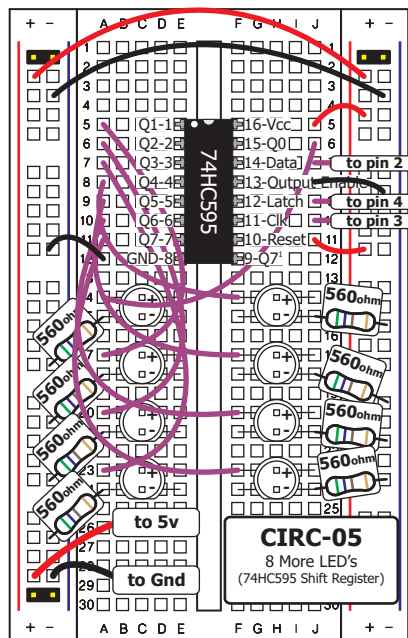

## CIRC-05 8 More LED's (74HC595 Shift Register)

(<http://tinyurl.com/c92lau>)

Note: Breadboard dimensions vary between manufacturers so some adjustments may be necessary.