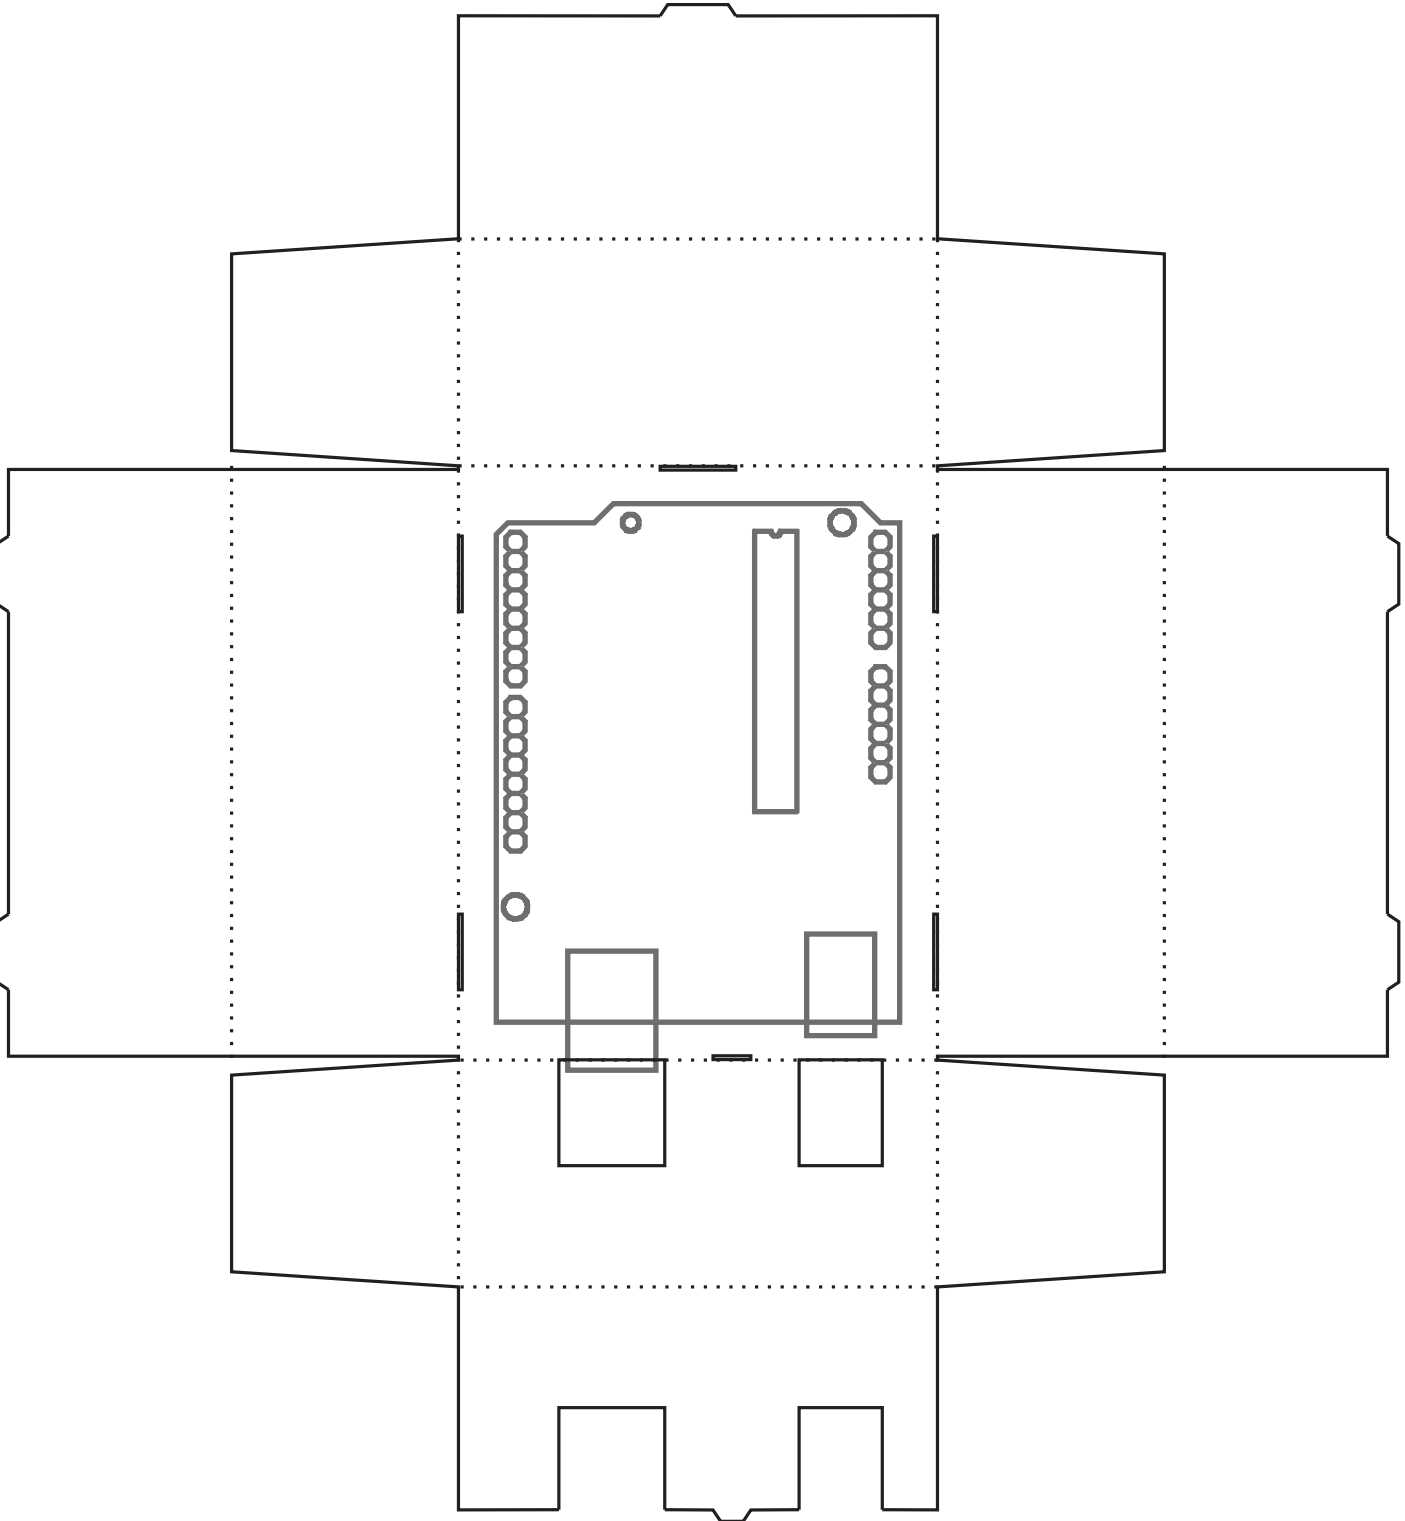

Paper Arduino Project Box

:: ARBO ::
(BOTTOM)

INSTRUCTIONS: cut along solid lines, crease dotted lines, fold.
IMPORTANT: do not scale when printing

oomlout.com

oomlout.com

Paper Arduino Project Box

∴ ARBO ∴

(TOP)

INSTRUCTIONS: cut along solid lines, crease dotted lines.
IMPORTANT: do not scale when printing